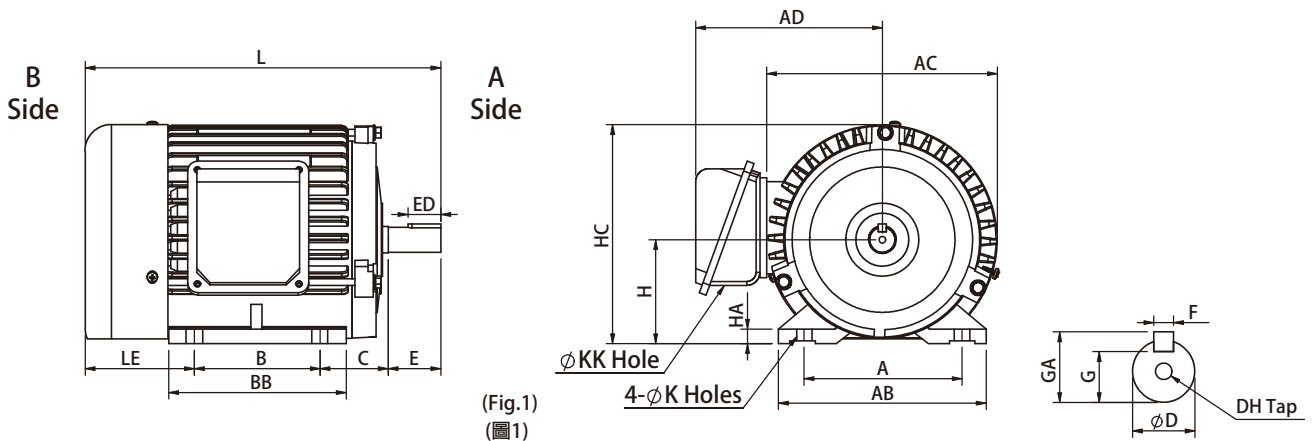

IE3 High Efficiency Motor Dimension H-casing Type

臥式IE3高效率馬達 外型尺寸圖表

(Fig.1)
(圖1)

H-casing Type Dimension 臥式尺寸表 (mm)

Power (HP) 輸出馬力	Size 框號	Figure No. 圖示	A	AB	AC	AD	B	BB	C	H	HA	HC	K	KK	L	LE	Shaft 軸端						Bearing 軸承		
																	D	E	ED	F	G	GA	DH	A	B
1	80M	1	125	158	175.5	142	100	135	50	80	11	167	10	22	270.5	80.5	19	40	25	6	15.5	21.5	M6x12	6204	6203
2	90L	1	140	173	198.5	154.5	125	151	56	90	11.3	188.5	10	22	325	94	24	50	32	8	20	27	M8x16	6205	6204
3	100L	1	160	196.5	223	180	140	174	63	100	13.5	210	12	28	360	97	28	60	40	8	24	31	M10x20	6206	6205

■ 在正常使用狀態下，產品保固期限一年。

■ 本公司有權針對以上數據規格逕行設計變更不先行通知。

■ Under normal usage, products come with a one-year limited warranty.

■ Specifications subject to change without notice.

Products due to human error, natural disasters or other factors lead to poor or damaged, will not be covered under warranty. 產品因人為原因或天災等因素導致不良或損壞，不在保固範圍內。