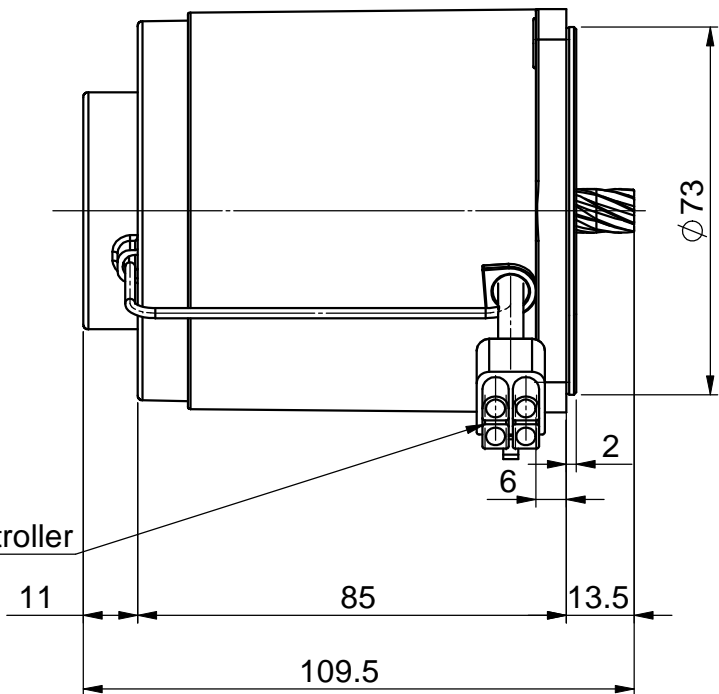

(Connector)
 6Pin Connector
 250mm
 Use Sesame Speed Controller

**SPECIFICATIONS ARE SUBJECT TO
 CHANGE WITHOUT PRIOR NOTICE**

Unit	mm	Model Name	M425-4□□
Projection		Drawing No.	5C□51□0000Z0