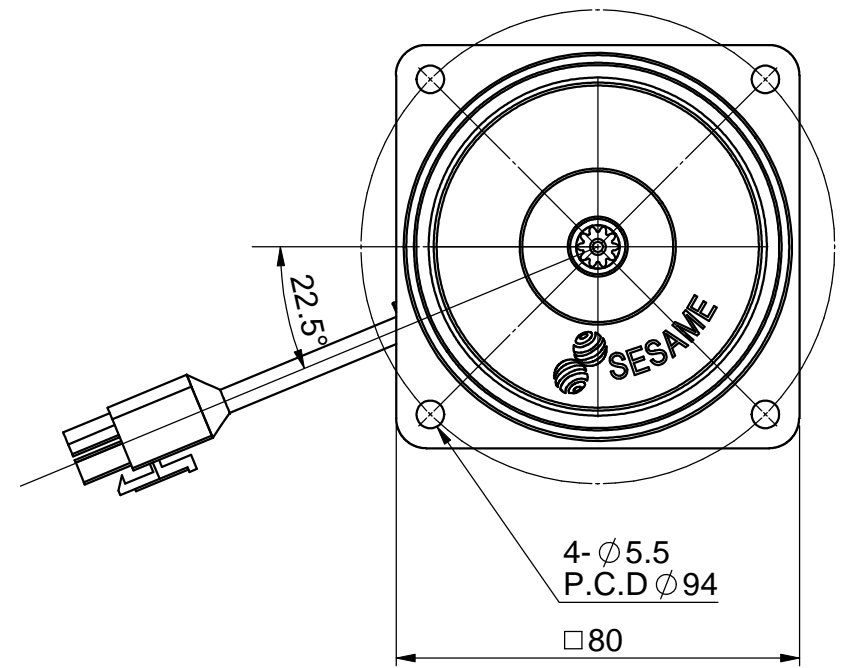

(Connector)
 6Pin Connector
 250mm
 Use Sesame Speed Controller

**SPECIFICATIONS ARE SUBJECT TO
 CHANGE WITHOUT PRIOR NOTICE**

Unit	mm	Model Name	M425-4□□
Projection		Drawing No.	5C□51□0000Z0